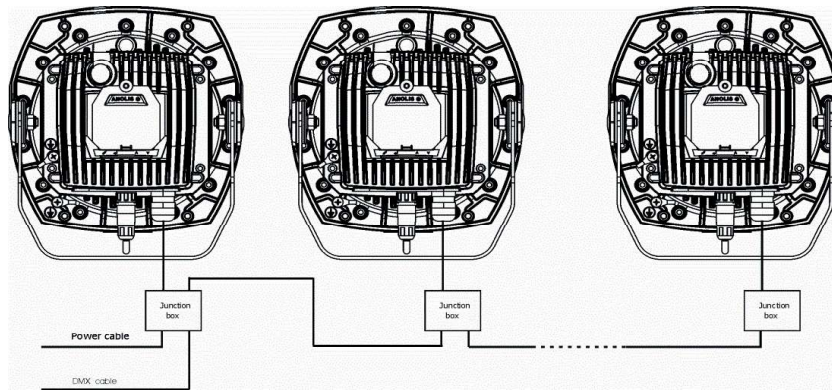

# ArcSource Outdoor 16MC Integral™

Client: \_\_\_\_\_

Project: \_\_\_\_\_

Specifier: \_\_\_\_\_

Type: \_\_\_\_\_ Qty: \_\_\_\_\_

**FEATURES:**

- Input Voltage: 48VDC
- Power consumption: 42W
- Light Source: 4 x High Power MC LED's
- Delivered Lumen: 1271 lm 7° @ 700mA
- Projected LED Life: 60,000 Hrs
- Housing: High Pressure Die-Cast Aluminium  
Tempered Glass Cover
- Mounting Method: Yoke, Floor Stand (Optional)
- IP Rating: IP67
- Operating Ambient Temp: -20°C/+40°C (-4°F/+104°F)
- Certification: ETL / cETL, CE, RoHS
- 5 Year Warranty

## Connection Scheme:

Category: ArcSource Outdoor

Product Specification:

Electrical	Input Voltage		100-240 VAC, 50/60 Hz (CE), 120-277VAC 50/60 Hz (US)
	Power Consumption		42w @ 230V +/-10%
Optical	Light Source		4 x High Power MC LEDs
		RGBW	W = CW - 6300K
		SW	2700K-7100K
		PW	36==6300K
	Colour Variant		RGBW, Pure White, Smart White
Beam Angle		7°, 24°, 34°, 42°x 7°, 7°x 42°	
Projected Lumen Maintenance		60,000 hrs ( L70@ 25°C / 77°F)	
Control	Interface Protocol		DMX 512
	Wireless DMX (Optional Accessory)		Lumen Radio CRMX Technology
	Control System		Anolis Lighting Controls or any Third Party DMX512 Controllers
	Power Supply		Integral
Physical	Stand Alone Control		Yes
	Width x Height x Depth	Inches	7 x 9.4 x 7.6
		mm	179 x 239 x 194
	Weight	lbs	12.6
		kg	5.7
	Housing		High Pressure Die-Cast Aluminium Body Tempered Glass
	Fixture Cable and Connections		Li9YCHY - 3xAWG16+1 (2xAWG24) + Junction Box
	Mounting Method		Yoke, Floor Stand (Optional)
	Adjustability		+35 / -90°
	IP Rating		IP67 (IP66 Junction Box)
	IK Rating		IK06
	Cooling System		Convection
	Operating Ambient Temperature		-20°C / +40°C (-4°F / +104°F )
Operating Temperature		+80°C @ Ambient +40°C (+176°F @ Ambient +104°F )	
Certification	Listings	ETL / cETL, CE, RoHS	