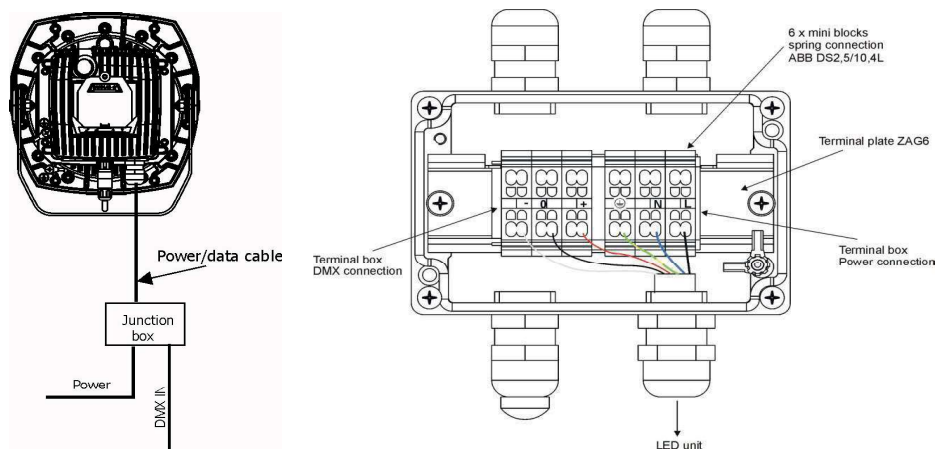

# ArcSource Outdoor 16MC Integral™

Client: \_\_\_\_\_

Project: \_\_\_\_\_

Specifier: \_\_\_\_\_

Type: \_\_\_\_\_ Qty: \_\_\_\_\_

**FEATURES:**

- Input Voltage: 48VDC
- Power consumption: 42W
- Light Source: 4 x High Power MC LED's
- Delivered Lumen: 1271 lm 7° @ 700mA
- Projected LED Life: 60,000 Hrs
- Housing: High Pressure Die-Cast Aluminium  
Tempered Glass Cover
- Mounting Method: Yoke, Floor Stand (Optional)
- IP Rating: IP67
- Operating Ambient Temp: -20°C/+40°C (-4°F/+104°F)
- Certification: ETL / cETL, CE, RoHS
- 5 Year Warranty

## Connection Scheme:

Category: ArcSource Outdoor

Product Specification:

Electrical	Input Voltage		100-240 VAC, 50/60 Hz (CE), 120-277VAC 50/60 Hz (US)
	Power Consumption		42w @ 230V +/-10%
Optical	Light Source		4 x High Power MC LEDs
		RGBW	W = CW - 6300K
		SW	2700K-7100K
		PW	36==6300K
	Colour Variant		RGBW, Pure White, Smart White
Beam Angle		7°, 24°, 34°, 42°x 7°, 7°x 42°	
Projected Lumen Maintenance		60,000 hrs ( L70@ 25°C / 77°F)	
Control	Interface Protocol		DMX 512
	Wireless DMX (Optional Accessory)		Lumen Radio CRMX Technology
	Control System		Anolis Lighting Controls or any Third Party DMX512 Controllers
	Power Supply		Integral
Physical	Stand Alone Control		Yes
	Width x Height x Depth	Inches	7 x 9.4 x 7.6
		mm	179 x 239 x 194
	Weight	lbs	12.6
		kg	5.7
	Housing		High Pressure Die-Cast Aluminium Body Tempered Glass
	Fixture Cable and Connections		Li9YCHY - 3xAWG16+1 (2xAWG24) + Junction Box
	Mounting Method		Yoke, Floor Stand (Optional)
	Adjustability		+35 / -90°
	IP Rating		IP67 (IP66 Junction Box)
	IK Rating		IK06
	Cooling System		Convection
	Operating Ambient Temperature		-20°C / +40°C (-4°F / +104°F )
Operating Temperature		+80°C @ Ambient +40°C (+176°F @ Ambient +104°F )	
Certification	Listings	ETL / cETL, CE, RoHS	