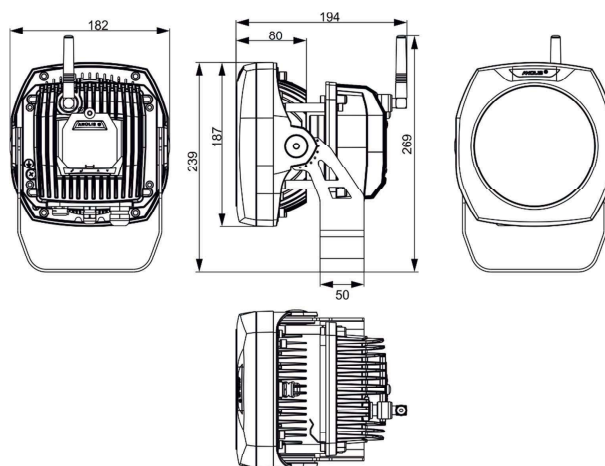

# ArcSource Outdoor 16MC Integral™

Client: \_\_\_\_\_

Project: \_\_\_\_\_

Specifier: \_\_\_\_\_

Type: \_\_\_\_\_ Qty: \_\_\_\_\_

**FEATURES:**

- Input Voltage: 48VDC
- Power consumption: 42W
- Light Source: 4 x High Power MC LED's
- Delivered Lumen: 1271 lm 7° @ 700mA
- Projected LED Life: 60,000 Hrs
- Housing: High Pressure Die-Cast Aluminium  
Tempered Glass Cover
- Mounting Method: Yoke, Floor Stand (Optional)
- IP Rating: IP67
- Operating Ambient Temp: -20°C/+40°C (-4°F/+104°F)
- Certification: ETL / cETL, CE, RoHS
- 5 Year Warranty

## Connection Scheme:

Category: ArcSource Outdoor

Product Specification:

Electrical	Input Voltage		100-240 VAC, 50/60 Hz (CE), 120-277VAC 50/60 Hz (US)
	Power Consumption		42w @ 230V +/-10%
Optical	Light Source		4 x High Power MC LEDs
		RGBW	W = CW - 6300K
		SW	2700K-7100K
		PW	36==6300K
	Colour Variant		RGBW, Pure White, Smart White
Beam Angle		7°, 24°, 34°, 42°x 7°, 7°x 42°	
Projected Lumen Maintenance		60,000 hrs ( L70@ 25°C / 77°F)	
Control	Interface Protocol		DMX 512
	Wireless DMX (Optional Accessory)		Lumen Radio CRMX Technology
	Control System		Anolis Lighting Controls or any Third Party DMX512 Controllers
	Power Supply		Integral
Physical	Stand Alone Control		Yes
	Width x Height x Depth	Inches	7 x 9.4 x 7.6
		mm	179 x 239 x 194
	Weight	lbs	12.6
		kg	5.7
	Housing		High Pressure Die-Cast Aluminium Body Tempered Glass
	Fixture Cable and Connections		Li9YCHY - 3xAWG16+1 (2xAWG24) + Junction Box
	Mounting Method		Yoke, Floor Stand (Optional)
	Adjustability		+35 / -90°
	IP Rating		IP67 (IP66 Junction Box)
	IK Rating		IK06
	Cooling System		Convection
	Operating Ambient Temperature		-20°C / +40°C (-4°F / +104°F )
Operating Temperature		+80°C @ Ambient +40°C (+176°F @ Ambient +104°F )	
Certification	Listings	ETL / cETL, CE, RoHS	