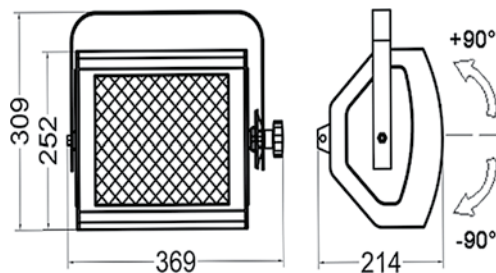

HALO

Scena Sym. 1000 Pro

cod. TH6308 - Symmetrical

Power Supply Fixture voltage depending from the lamp type voltage selected (230/110Vac 50/60Hz), 1000W, for Halogen lamp 1000W 190mm, Socket R7s, Housing in aluminium and steel plate, Scratch resistant black epoxy powder paint, Filter Frame included, Optional Bandoor

Set for connecting
4 Scena 1000 Pro
cod. AC 020

Barndoors
cod. AC1645

In teatro si sente il respiro della gente e la libertà del palcoscenico...

HALO

Scena Asym. 1000 Pro

cod. TH6307 - Asymmetrical

Power Supply Fixture voltage depending from the lamp type voltage selected (230/110Vac 50/60Hz), 1000W, for Halogen lamp 1000W 190mm, Socket R7s, Housing in aluminium and steel plate, Scratch resistant black epoxy powder paint, Filter Frame included, Optional Bandoor